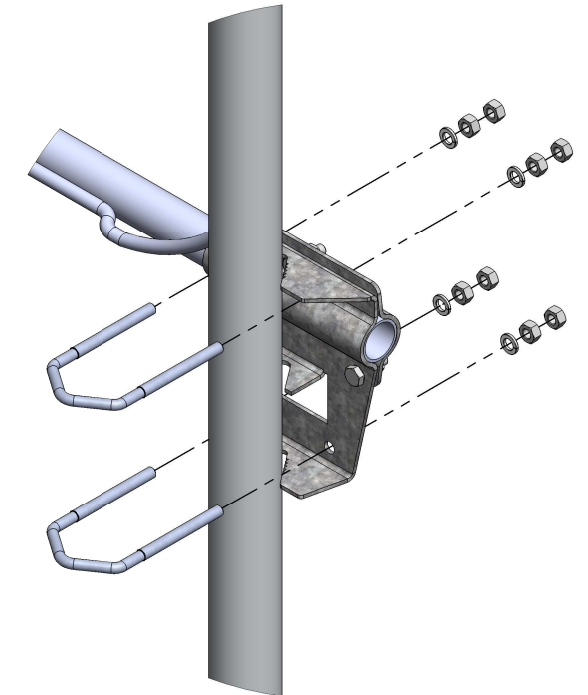

ITEM 1

ITEM 2

ITEM 3

ITEM 4

ITEM 5

HARNESS BOOM FITTING TO CLAMP (ITEM 5)

DIPOLE BRACKET TO SCAFF (ITEMS 1 & 2)

ASSEMBLED DIPOLE TO SCAFF

ITEM	PART NO.	DESCRIPTION	QTY
1	-	Ø1 29/32"x12gx1500 ALUMIN + CAP	1
2	-	Ø1 29/32"x12gx1500 ALUMIN	3
3	2/TC/111	TUBE JOINT SLEEVE	3
4	0302032/68	CROSS OVER CLAMP KIT GALVANISED JBL73 KIT	4
5	-	HARNESS S.M4E-160 ASSEMBLY	1
6	42015	TIE STRAP	26