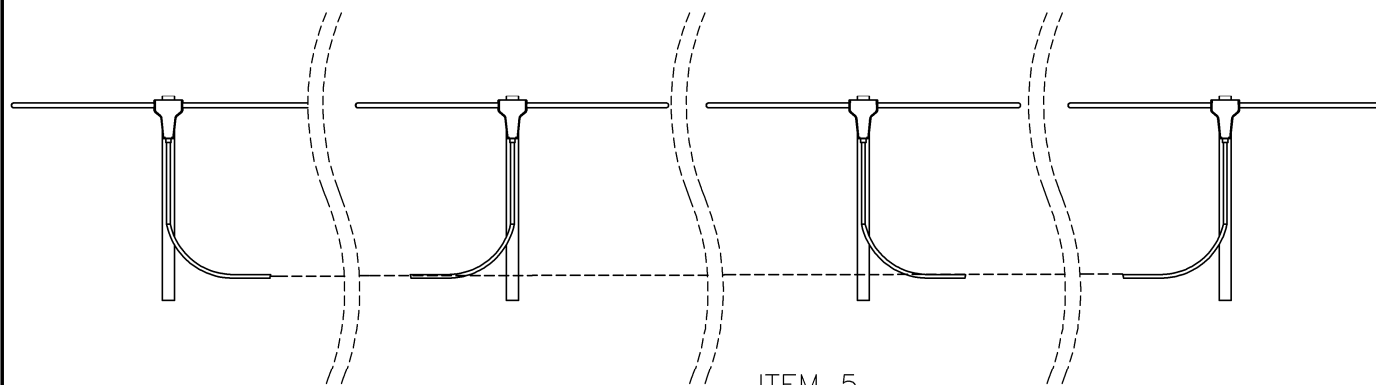

ITEM 1

ITEM 2

ITEM 3

ITEM 4

ITEM 5

HARNESS BOOM FITTING TO CLAMP (ITEM 5)

DIPOLE BRACKET TO SCAFF (ITEMS 1 & 2)

ASSEMBLED DIPOLE TO SCAFF

ITEM	PART NO.	DESCRIPTION	QTY
1	-	Ø1 29/32"x12gx1500 ALUMIN + CAP	1
2	-	Ø1 29/32"x12gx1500 ALUMIN	3
3	2/TC/111	TUBE JOINT SLEEVE	3
4	0302032/68	CROSS OVER CLAMP KIT GALVANISED JBL73 KIT	4
5	-	HARNESS S.M4E-160 ASSEMBLY	1
6	42015	TIE STRAP	26