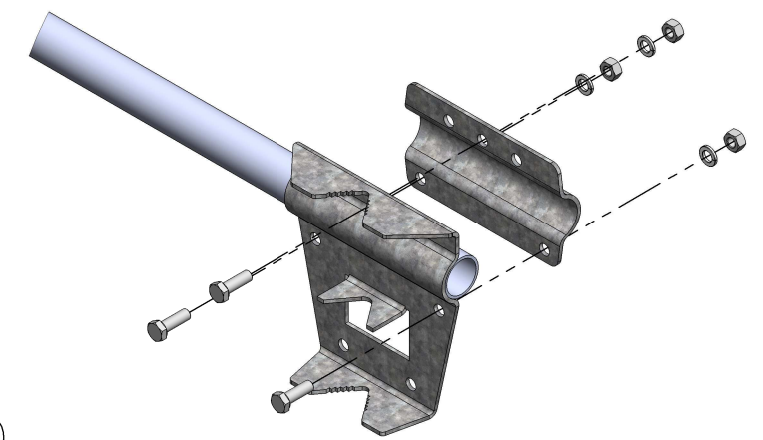

ITEM 1

ITEM 2

ITEM 3

ITEM 4

ITEM 5

HARNESS BOOM FITTING TO CLAMP (ITEM 5)

DIPOLE BRACKET TO SCAFF (ITEMS 1 & 2)

ASSEMBLED DIPOLE TO SCAFF

ITEM	PART NO.	DESCRIPTION	QTY
1	-	Ø1 29/32"x12gx1500 ALUMIN + CAP	1
2	-	Ø1 29/32"x12gx1500 ALUMIN	3
3	2/TC/111	TUBE JOINT SLEEVE	3
4	0302032/68	CROSS OVER CLAMP KIT GALVANISED JBL73 KIT	4
5	-	HARNESS S.M4E-160 ASSEMBLY	1
6	42015	TIE STRAP	26