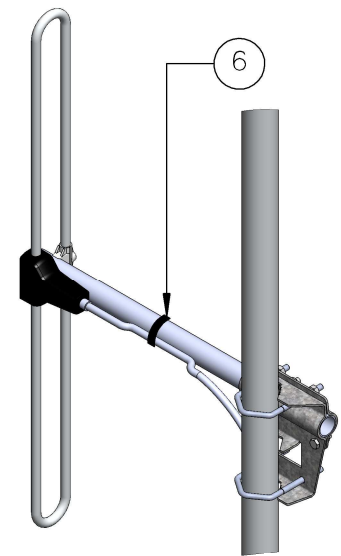

ITEM 1

ITEM 2

ITEM 3

ITEM 4

ITEM 5

HARNESS BOOM FITTING TO CLAMP (ITEM 5)

DIPOLE BRACKET TO SCAFF (ITEMS 1 & 2)

ASSEMBLED DIPOLE TO SCAFF

ITEM	PART NO.	DESCRIPTION	QTY
1	-	Ø1 29/32"x12gx1500 ALUMIN + CAP	1
2	-	Ø1 29/32"x12gx1500 ALUMIN	3
3	2/TC/111	TUBE JOINT SLEEVE	3
4	0302032/68	CROSS OVER CLAMP KIT GALVANISED JBL73 KIT	4
5	-	HARNESS S.M4E-160 ASSEMBLY	1
6	42015	TIE STRAP	26