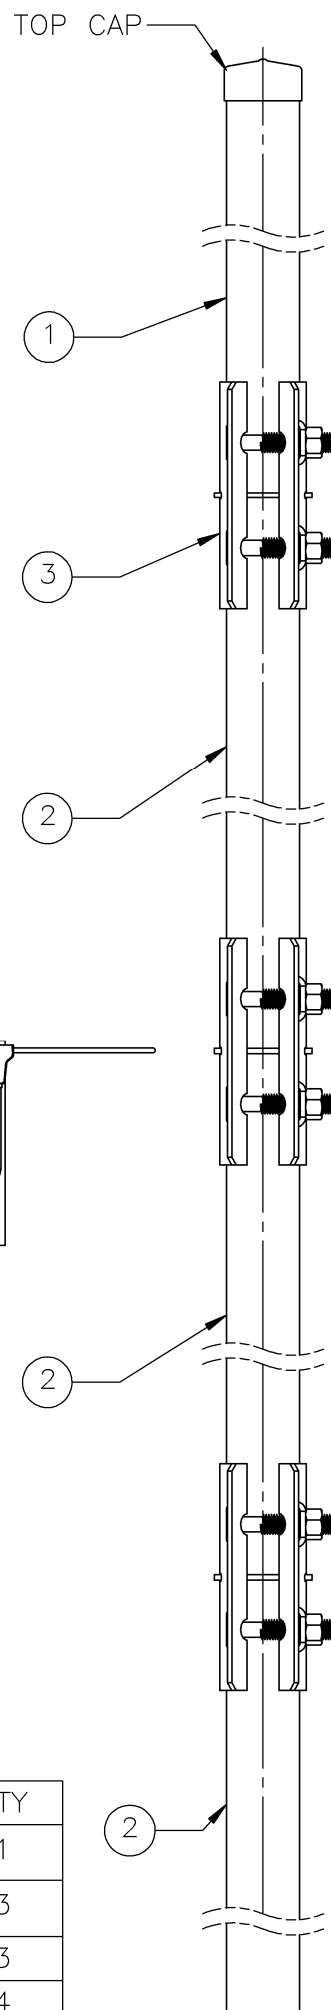

ITEM 1

ITEM 2

ITEM 3

ITEM 4

ITEM 5

HARNESS BOOM FITTING TO CLAMP (ITEM 5)

DIPOLE BRACKET TO SCAFF (ITEMS 1 & 2)

ASSEMBLED DIPOLE TO SCAFF

ITEM	PART NO.	DESCRIPTION	QTY
1	-	Ø1 29/32"x12gx1500 ALUMIN + CAP	1
2	-	Ø1 29/32"x12gx1500 ALUMIN	3
3	2/TC/111	TUBE JOINT SLEEVE	3
4	0302032/68	CROSS OVER CLAMP KIT GALVANISED JBL73 KIT	4
5	-	HARNESS S.M4E-160 ASSEMBLY	1
6	42015	TIE STRAP	26