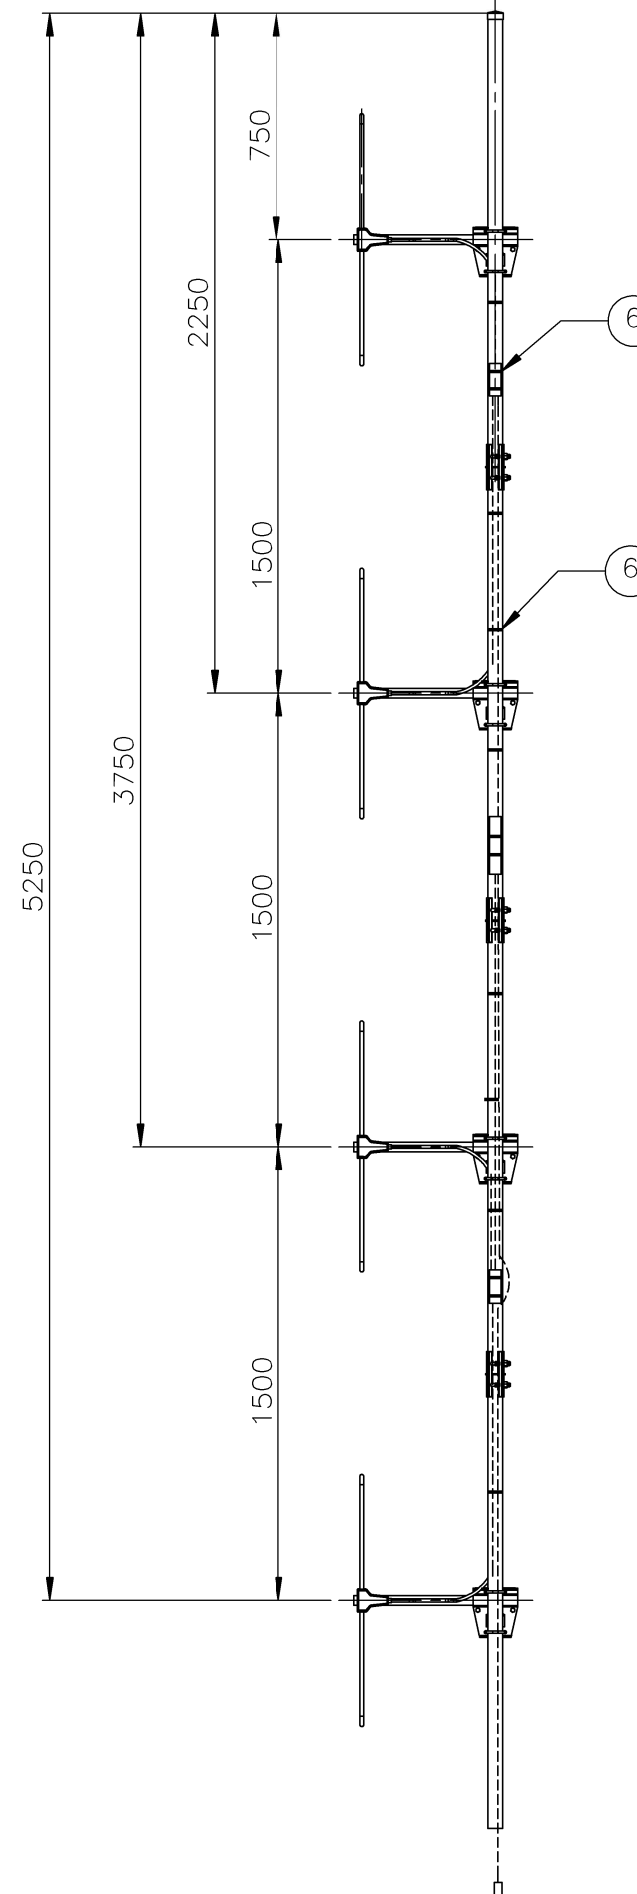

ITEM 1

ITEM 2

ITEM 3

ITEM 4

ITEM 5

HARNESS BOOM FITTING TO CLAMP (ITEM 5)

DIPOLE BRACKET TO SCAFF (ITEMS 1 & 2)

ASSEMBLED DIPOLE TO SCAFF

ITEM	PART NO.	DESCRIPTION	QTY
1	-	Ø1 29/32"x12gx1500 ALUMIN + CAP	1
2	-	Ø1 29/32"x12gx1500 ALUMIN	3
3	2/TC/111	TUBE JOINT SLEEVE	3
4	0302032/68	CROSS OVER CLAMP KIT GALVANISED JBL73 KIT	4
5	-	HARNESS S.M4E-160 ASSEMBLY	1
6	42015	TIE STRAP	26