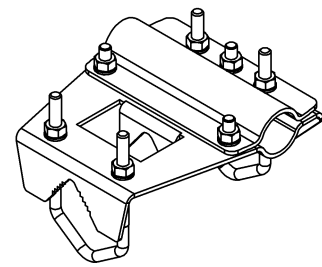

ITEM 1

ITEM 2

ITEM 3

ITEM 4

ITEM 5

HARNESS BOOM FITTING TO CLAMP (ITEM 5)

DIPOLE BRACKET TO SCAFF (ITEMS 1 & 2)

ASSEMBLED DIPOLE TO SCAFF

ITEM	PART NO.	DESCRIPTION	QTY
1	-	Ø1 29/32"x12gx1500 ALUMIN + CAP	1
2	-	Ø1 29/32"x12gx1500 ALUMIN	3
3	2/TC/111	TUBE JOINT SLEEVE	3
4	0302032/68	CROSS OVER CLAMP KIT GALVANISED JBL73 KIT	4
5	-	HARNESS S.M4E-160 ASSEMBLY	1
6	42015	TIE STRAP	26